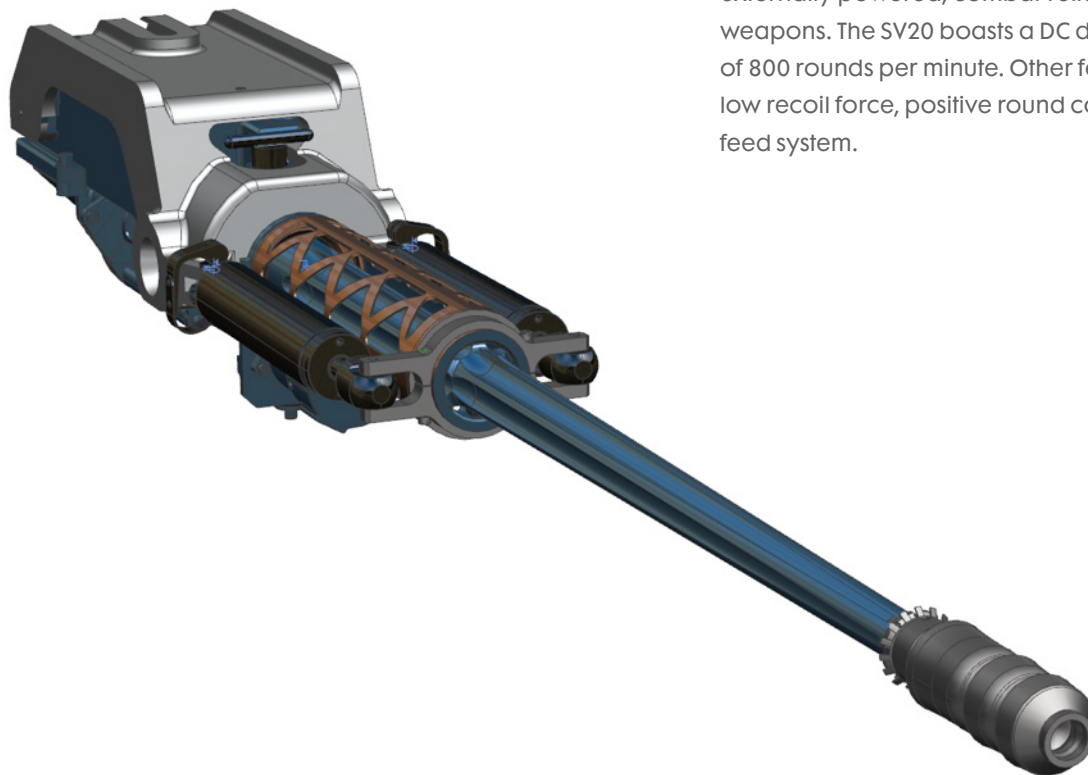

# SV20 SKY VIPER

20mm Bushmaster<sup>®</sup>  
Chain Gun<sup>®</sup>

Northrop Grumman's Medium caliber cannons boast unrivaled reliability and effectiveness. When paired with our exceptional training services, certified accessories, and OEM warranties, Northrop Grumman delivers best-in-class value and a guarantee of optimal performance. No matter what your mission critical objectives are; combat, peacekeeping, or training; we offer the necessary services to maintain your weapons systems at a fully mission capable rating and the ability to consistently sustain and optimize your fleet.

## Facts At A Glance

- Proven technology based on M230 gun for the Apache attack helicopter
- Easily integrated into remote weapons stations for land, air and sea combat platforms
- Effective, lightweight, and easy to maintain
- Reliability of 22,000 mean rounds between failure
- Fires all NATO standard 20 x 102mm electrically-primed ammunition
- Multi-role, multi-target system capability
- Electronic round counting capability

### Automatic Cannon

The 20mm Sky Viper Bushmaster® Chain Gun® is designed for ease on integration on any number of platforms. The SV20 is a 20mm derivative of the 30mm cannon featured on the Apache helicopter and is a member of the Chain Gun family of externally powered, combat-reliable conventional automatic weapons. The SV20 boasts a DC drive motor with a firing rate of 800 rounds per minute. Other features include low weight, low recoil force, positive round control and linkless ammunition feed system.

### Imperial

1,500 LBF max

72 in.

13.5 in.

115 lb

750~800 SPM

270v DC

Cook off safe, open bolt