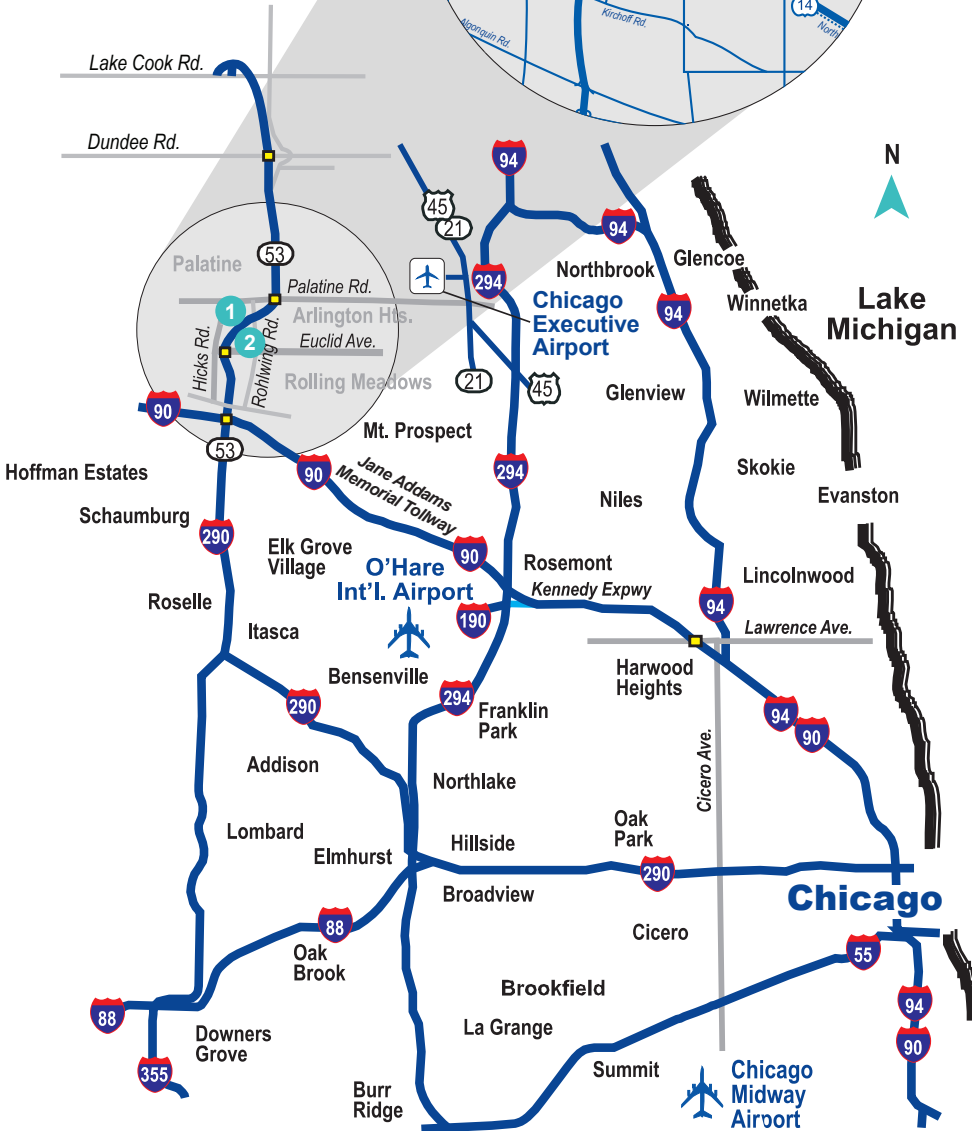

1 Rolling Meadows Central

600 Hicks Road
Rolling Meadows, IL 60008-1015

2 Rolling Meadows South

1601 Rohlwing Road
Rolling Meadows, IL 60008