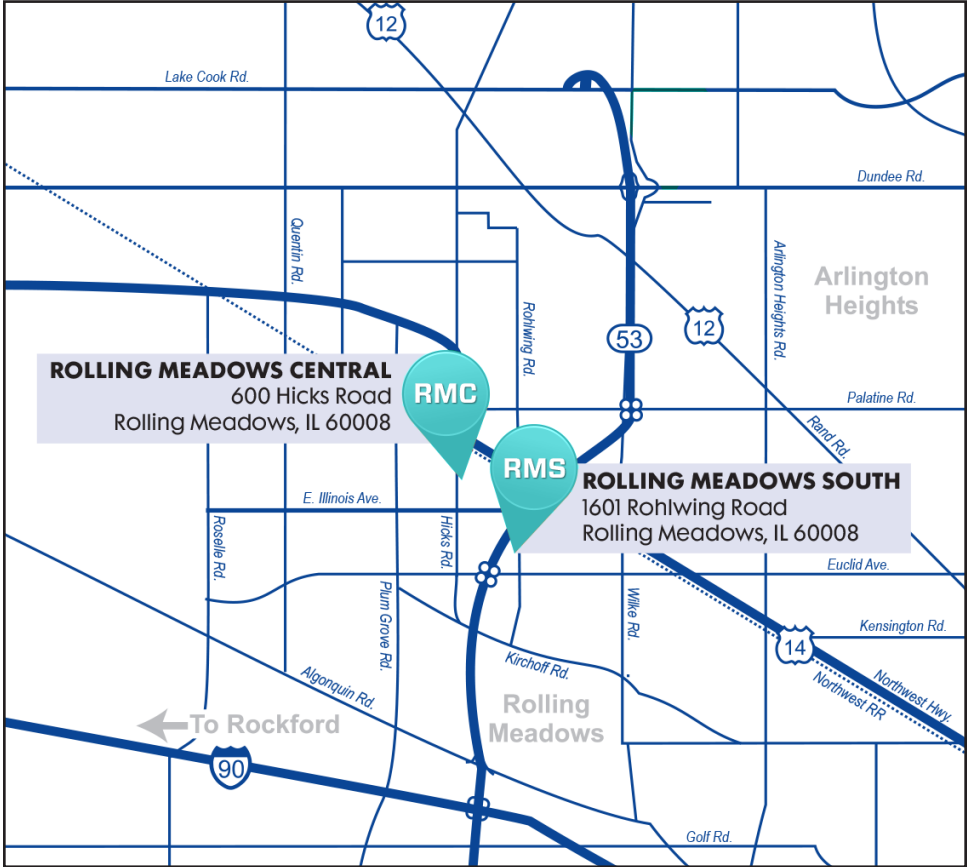

Rolling Meadows Site Locations

Rolling Meadows Central