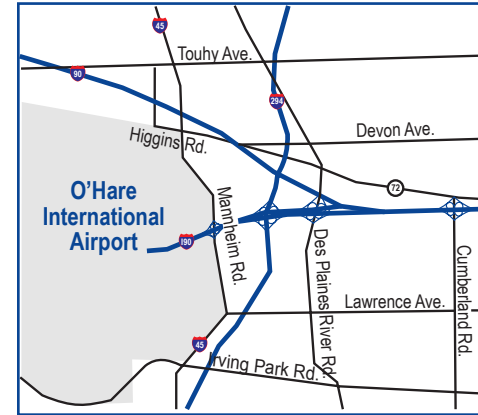

Laptops with webcams are not allowed

1 Rolling Meadows Central

600 Hicks Road
Rolling Meadows, IL 60008-1015

2 Rolling Meadows South

1601 Rohlwing Road
Rolling Meadows, IL 60008

Directions to Rolling Meadows Central

From O'Hare International Airport (ORD)

1. Take I-90 East (Kennedy Express) toward Chicago
2. Take I-294 North (Tri-State Tollway) toward Milwaukee
3. Take I-90 West (Jane Addams Memorial Tollway) toward Rockford
4. In approx. 10 Miles, Exit I-90 onto Route 53 North
5. Exit Route 53 onto Euclid Ave. West
6. Turn Right onto Hicks Rd.

From Chicago Executive Airport (PWK)

1. Head East on Industrial Ln.
2. Turn Right onto US-45/IL-21 Milwaukee Ave.
3. Turn Right onto Palatine Rd.
4. Turn Left onto Northwest Hwy/US-14
5. Turn Right onto Hicks Rd.

From Chicago Midway Airport (MDW)

1. Go South (Right) on Airport Dr.
2. Turn Left onto Cicero Ave./IL-50
3. Turn Left onto Lawrence Ave.
4. Take I-90 West (Kennedy Expressway)
5. To I-90 (Jane Addams Memorial Tollway) West toward Rockford
6. Exit I-90 onto Route 53 North
7. Exit Route 53 onto Euclid Ave. West
8. Turn Right onto Hicks Rd.