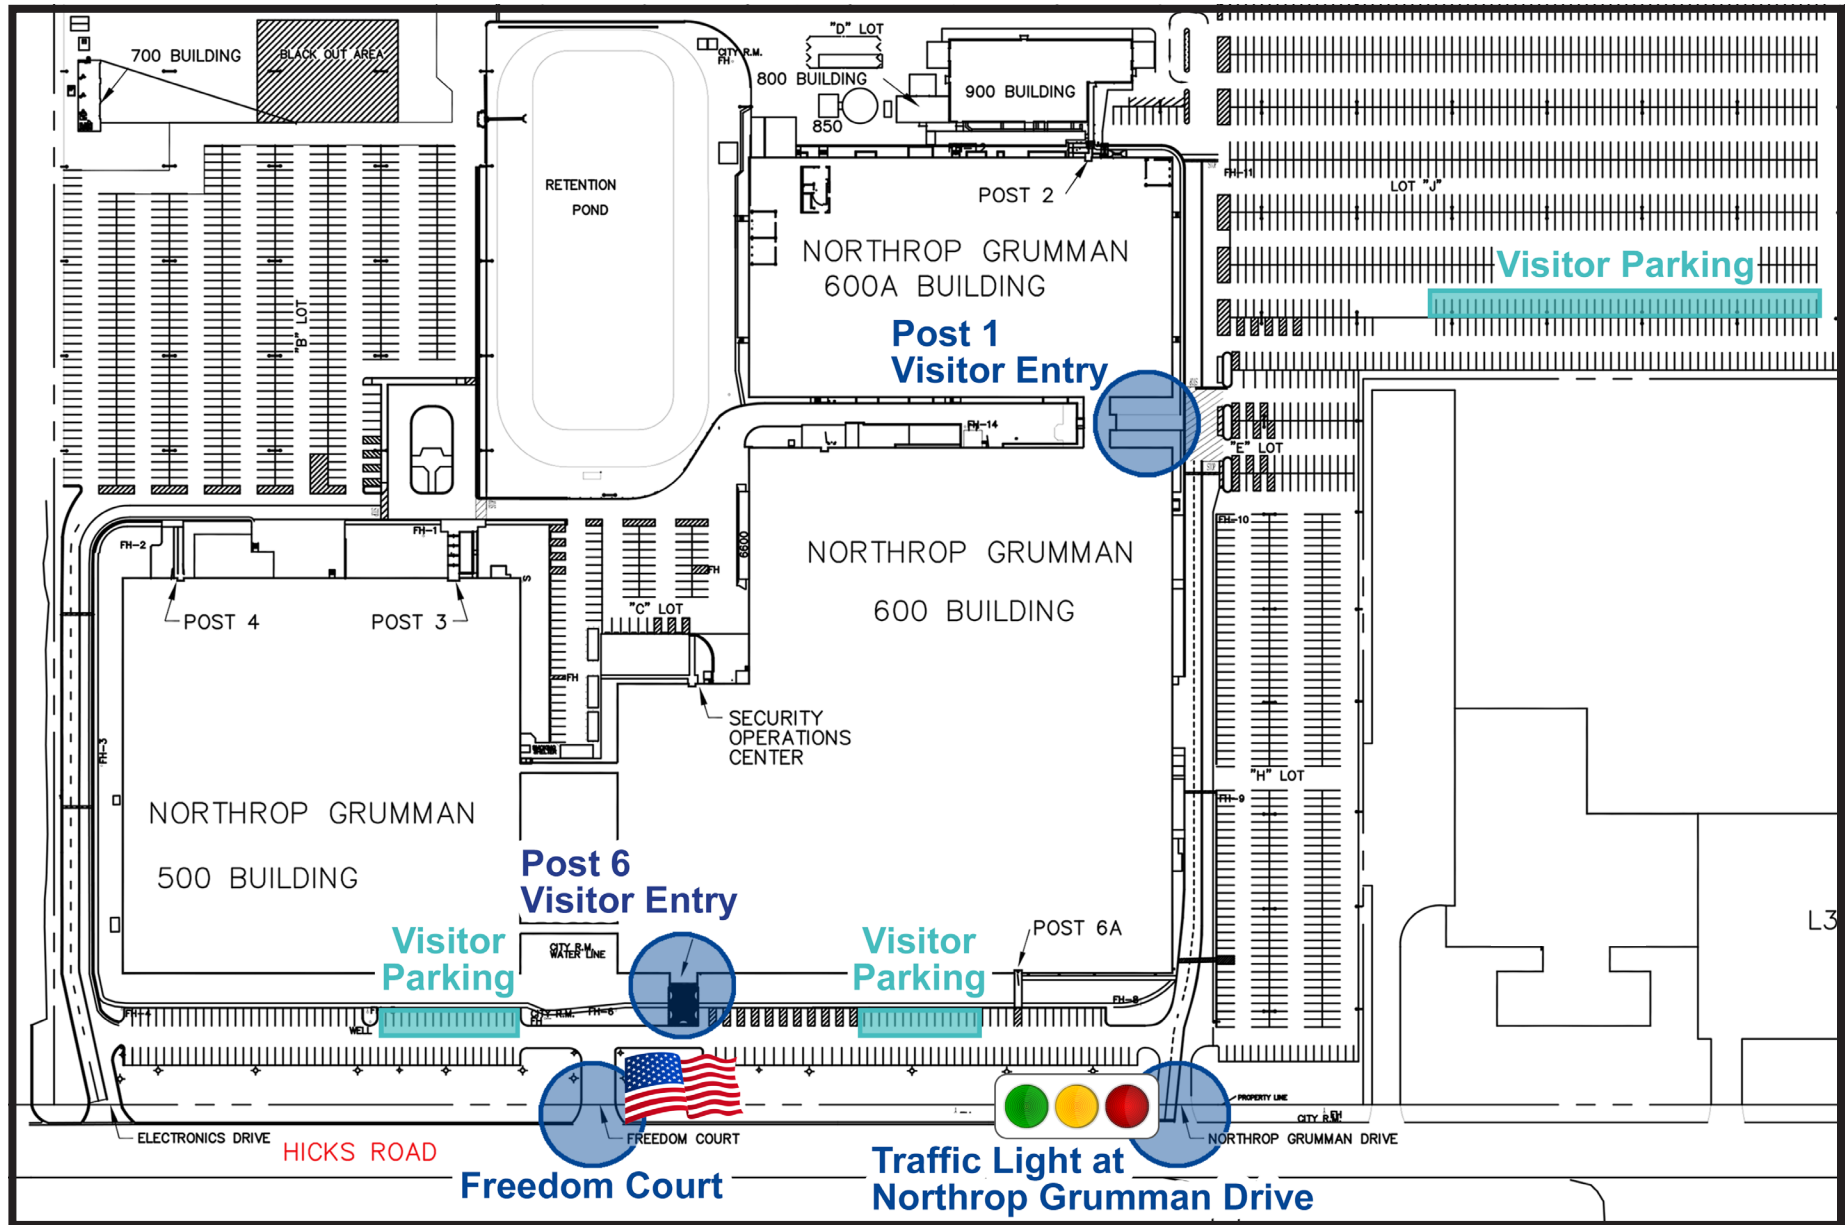

Rolling Meadows **CENTRAL** Site Map