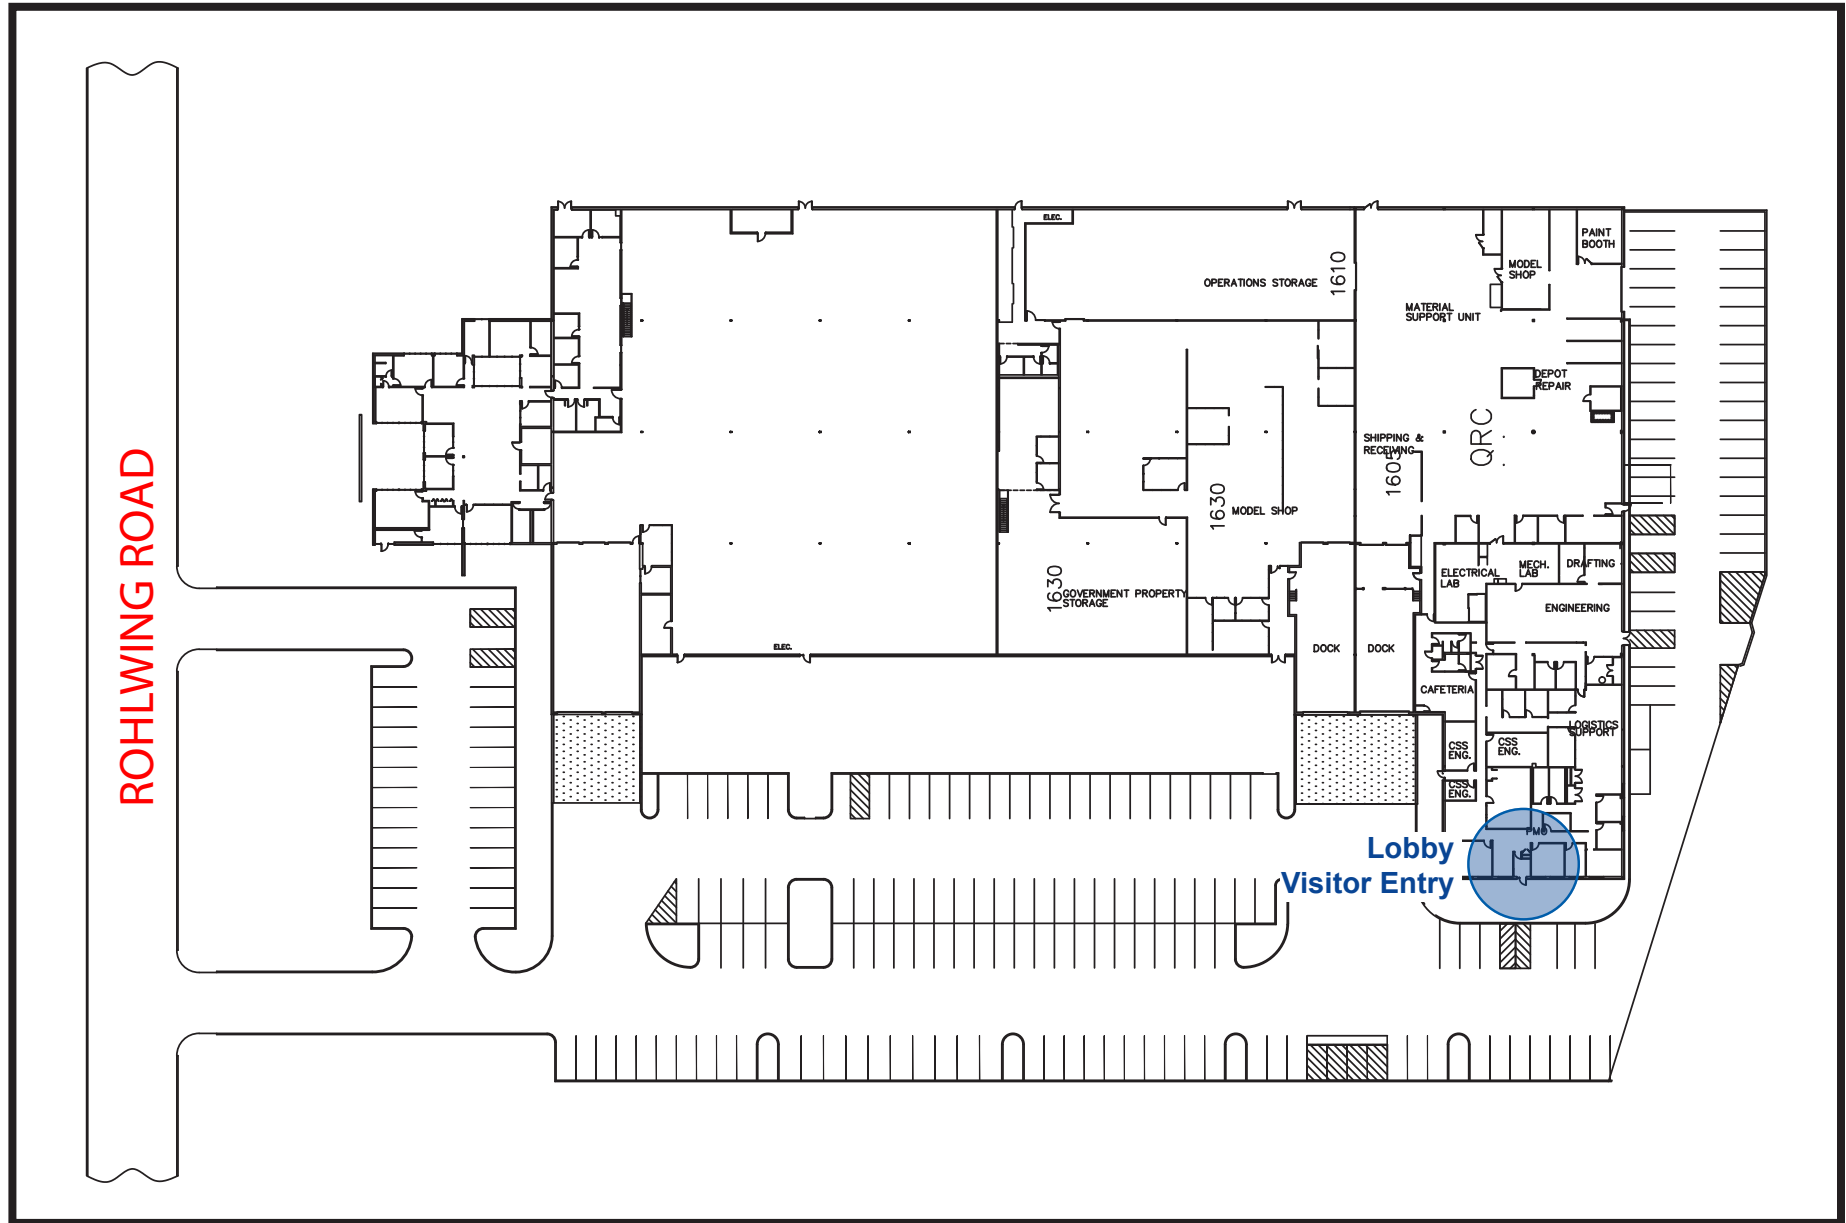

Rolling Meadows **SOUTH** Site Map