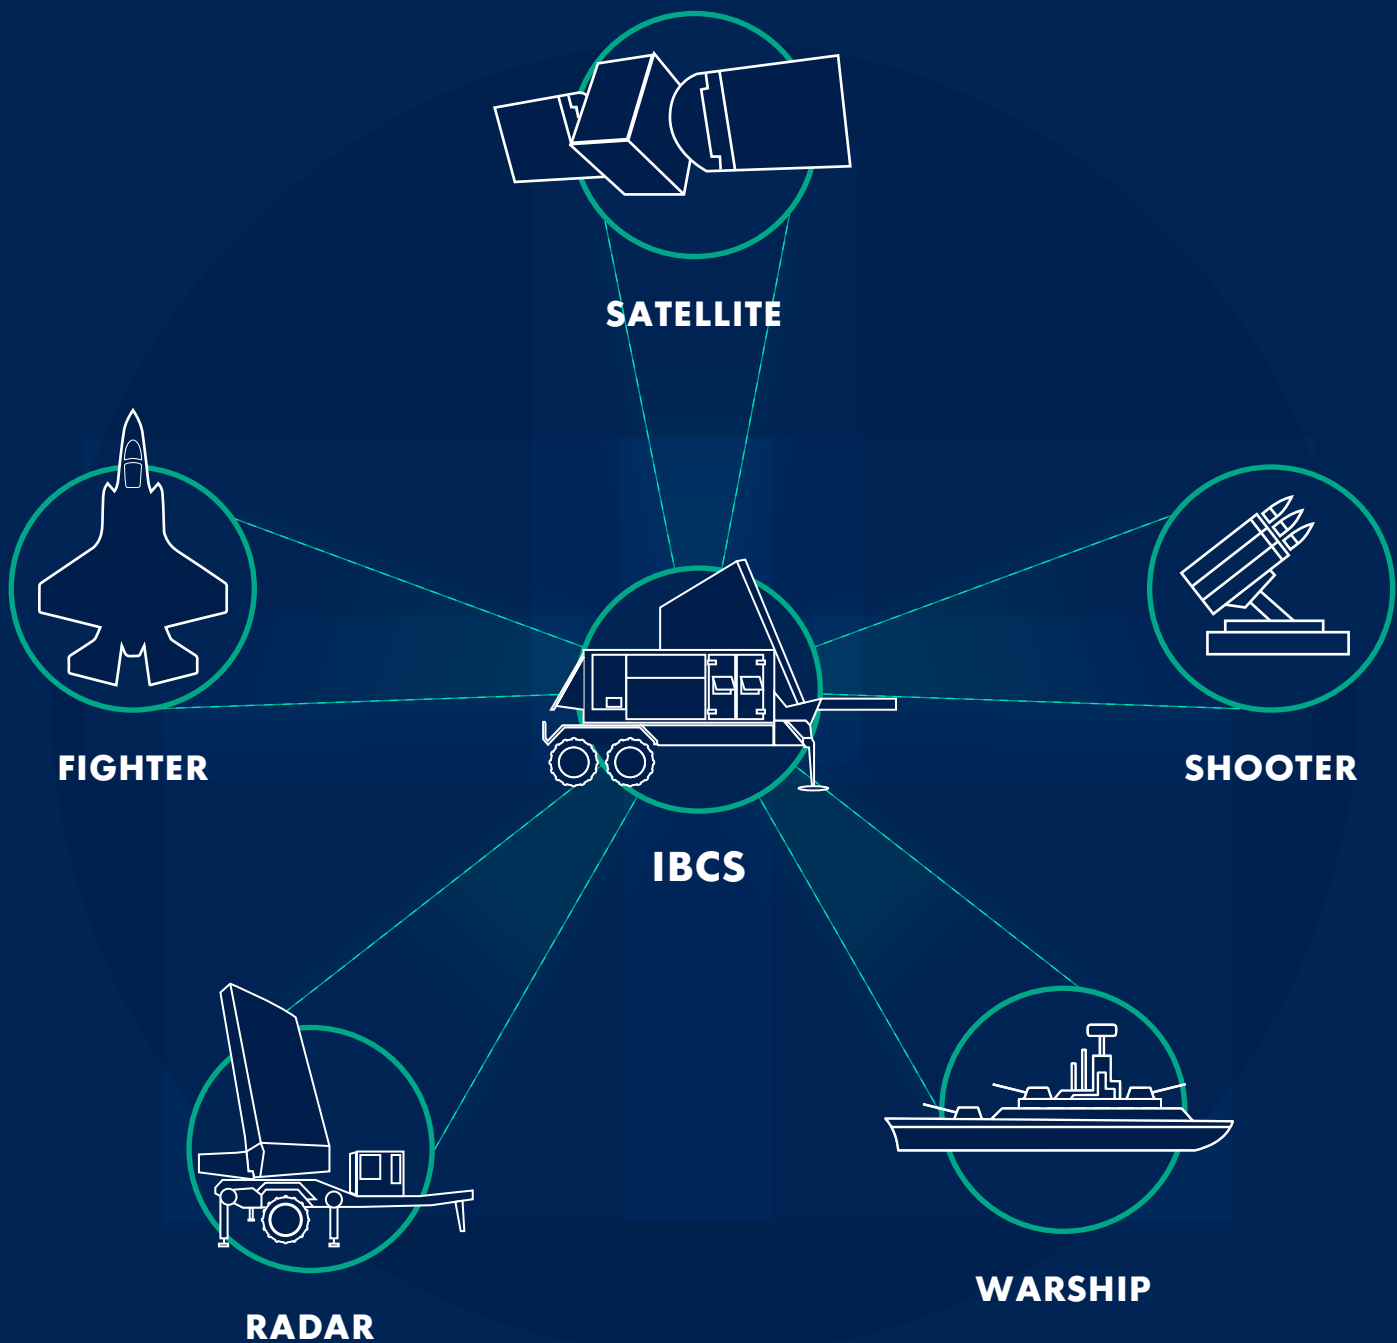

IBCS

Unifying sensors and shooters across the battlespace to defeat complex threats

The Integrated Battle Command System (IBCS) links all domains in the battlespace, connecting sensors and shooters never designed to work together. It fuses sensor data for a single, actionable picture of the full battlespace, enabling rapid, informed decisions that optimize shooters to defeat threats. This proven, ready-now system ensures the warfighter has the best capabilities to take out threats.