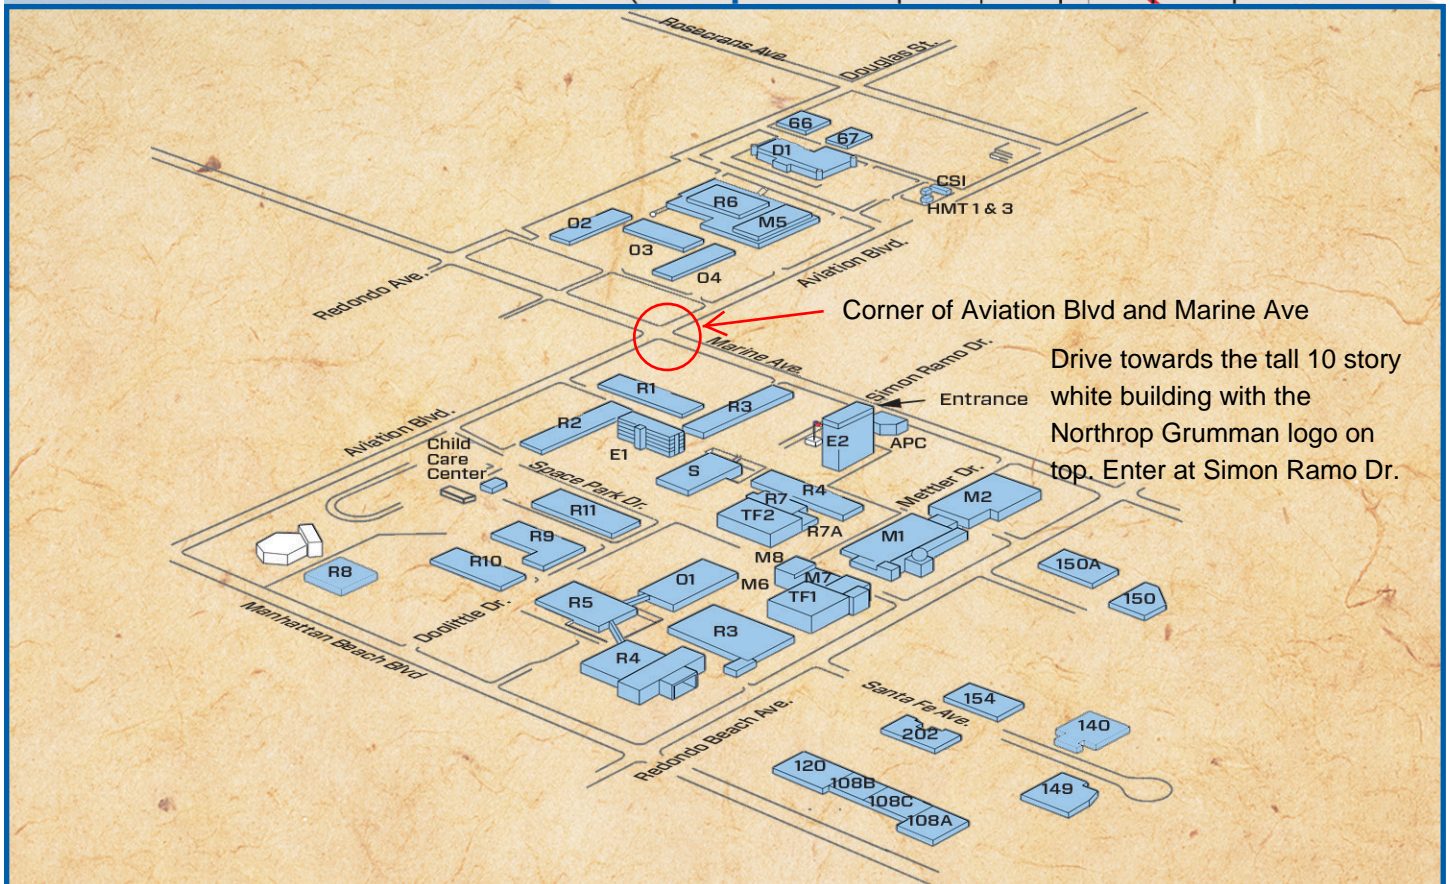

Redondo Beach Site Map